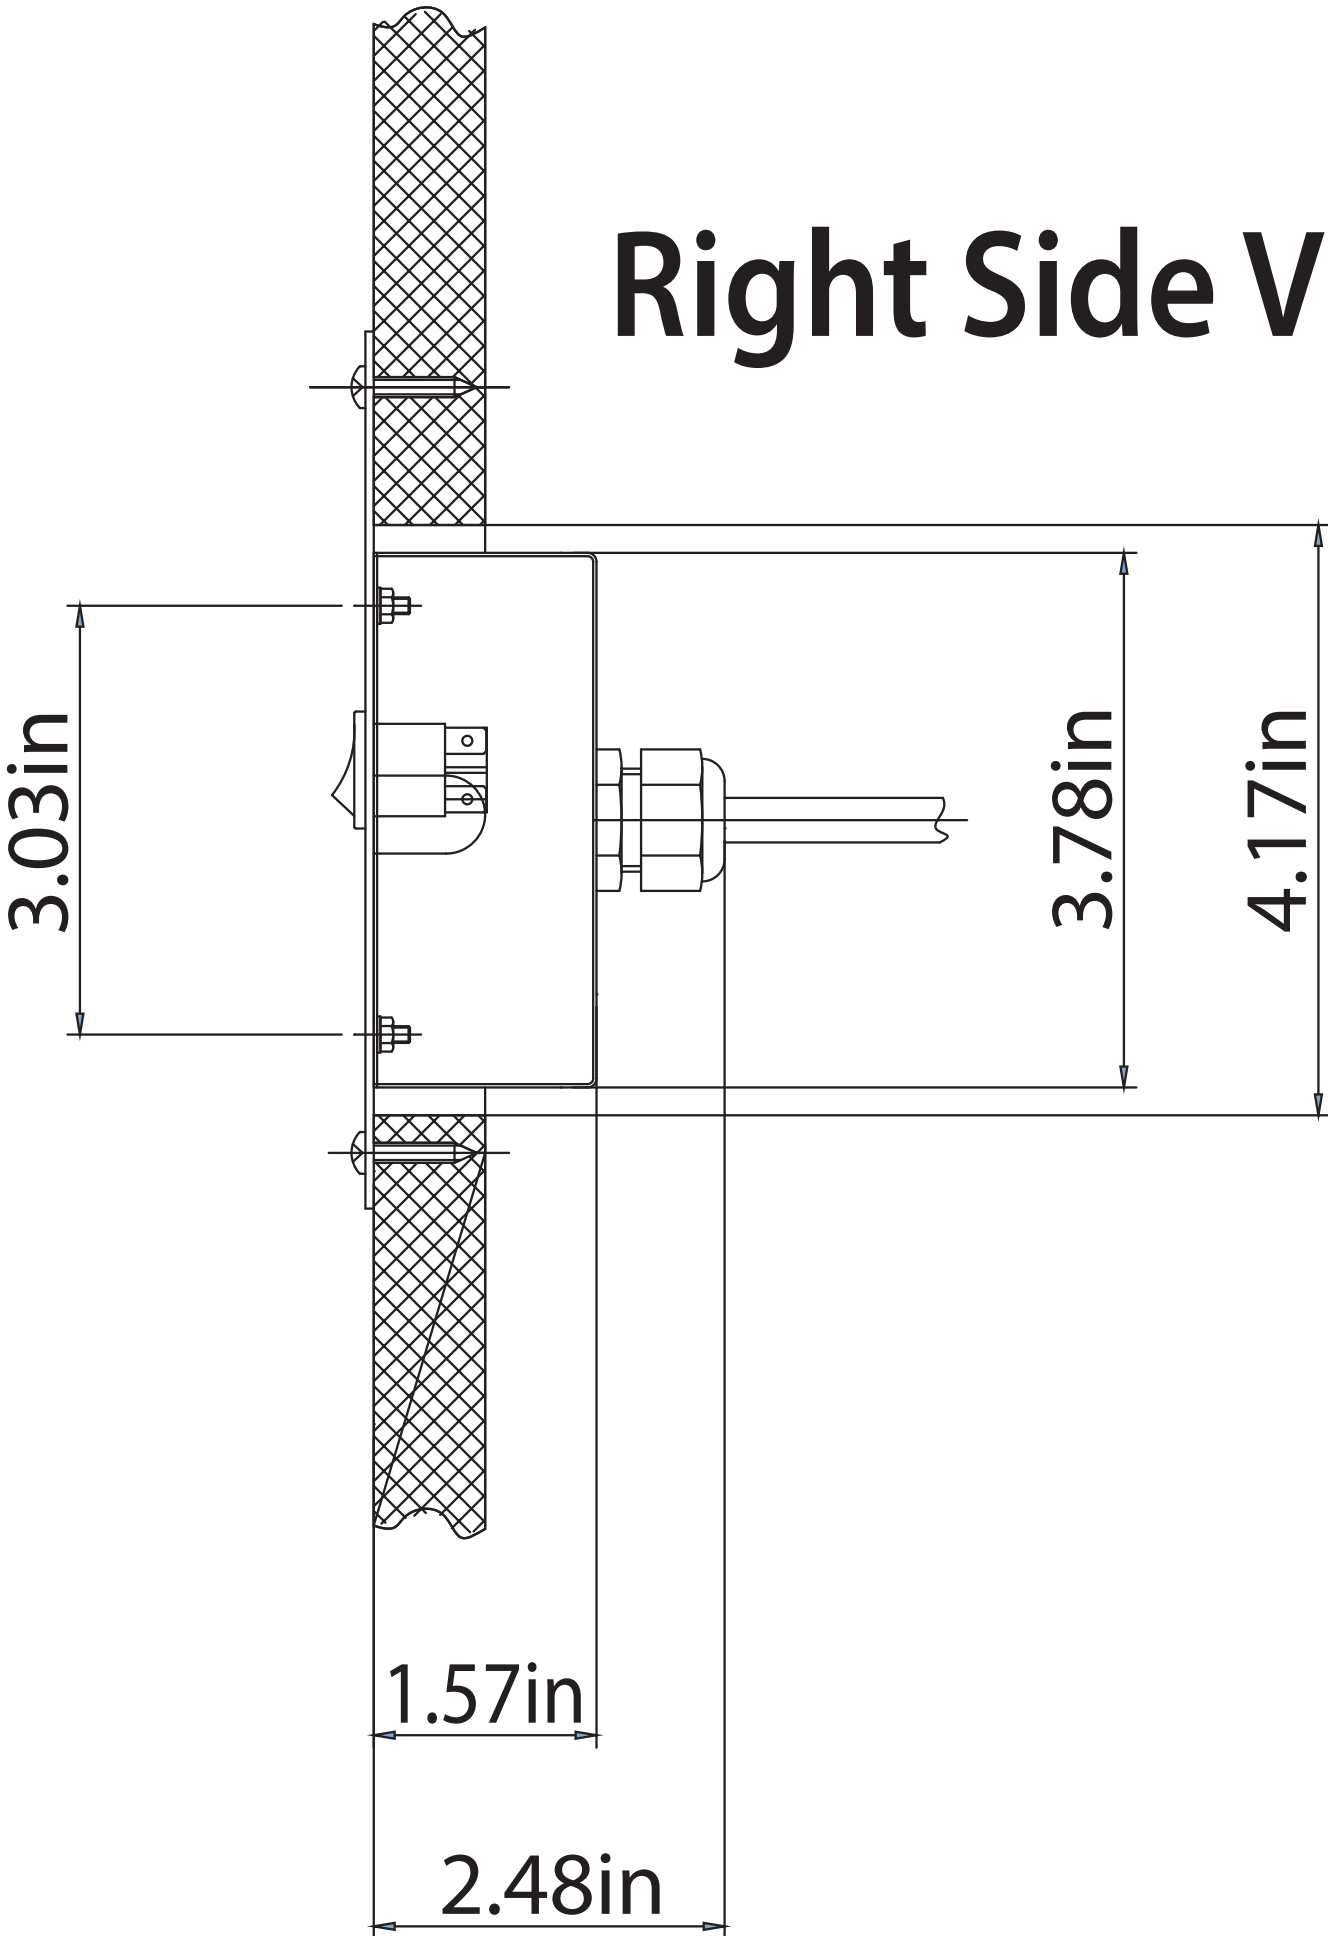

U-19LHREC Model - SN 7466 and higher

OUTLINE OF THE INSTALLED UNIT

18.10in

14.00in

17in

19.25in

CUTLINE

FRONT OF UNIT

Front View

Right Side View

Top View

Front View

Right Side View

Top View