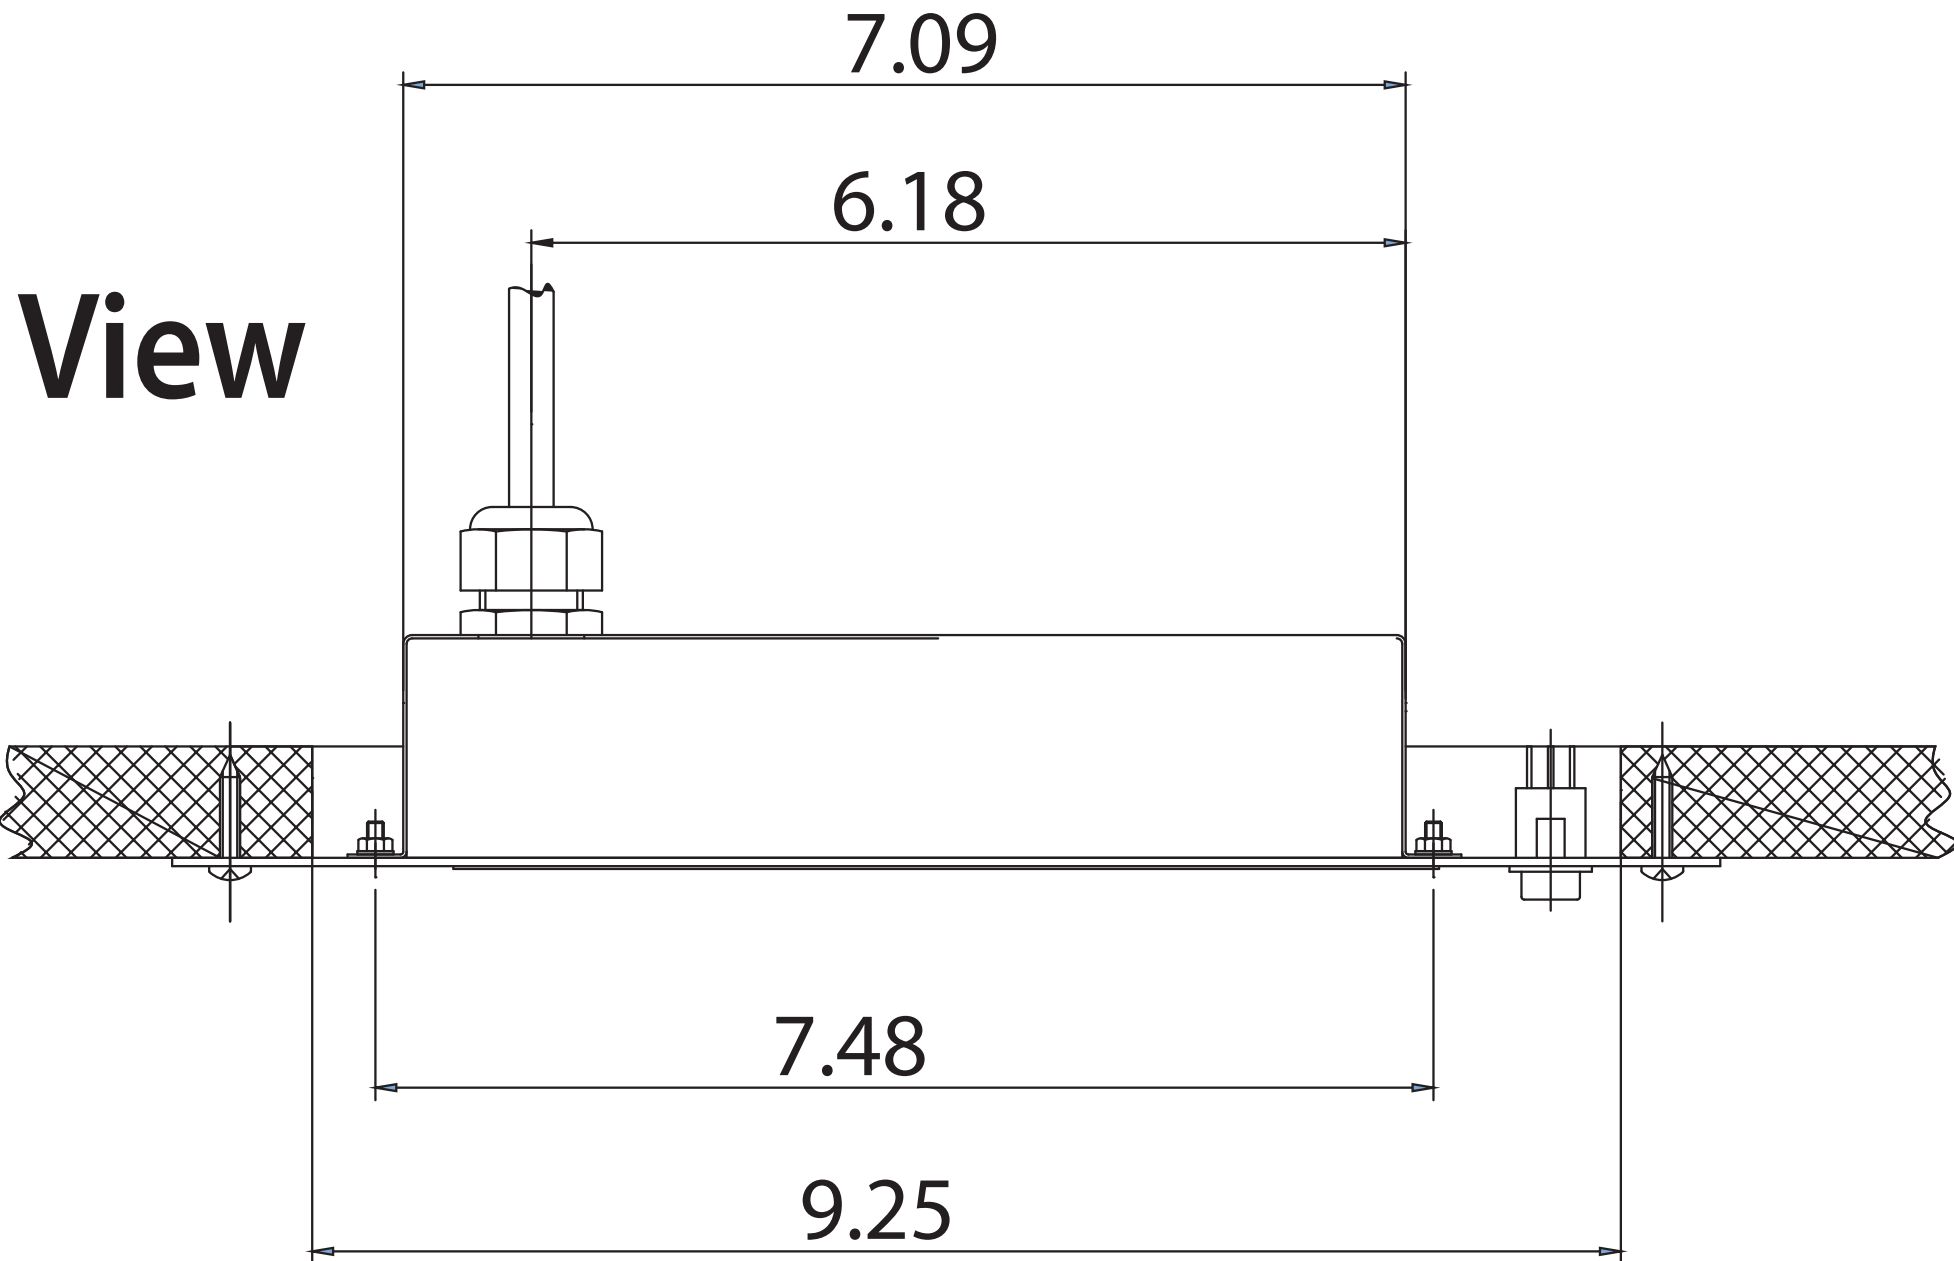

U-19LHREC Model - SN 7466 and higher

OUTLINE OF THE INSTALLED UNIT

18.10in

14.00in

17in

19.25in

CUTLINE

FRONT OF UNIT

Front View

Right Side View

Top View

Front View

Right Side View

Top View