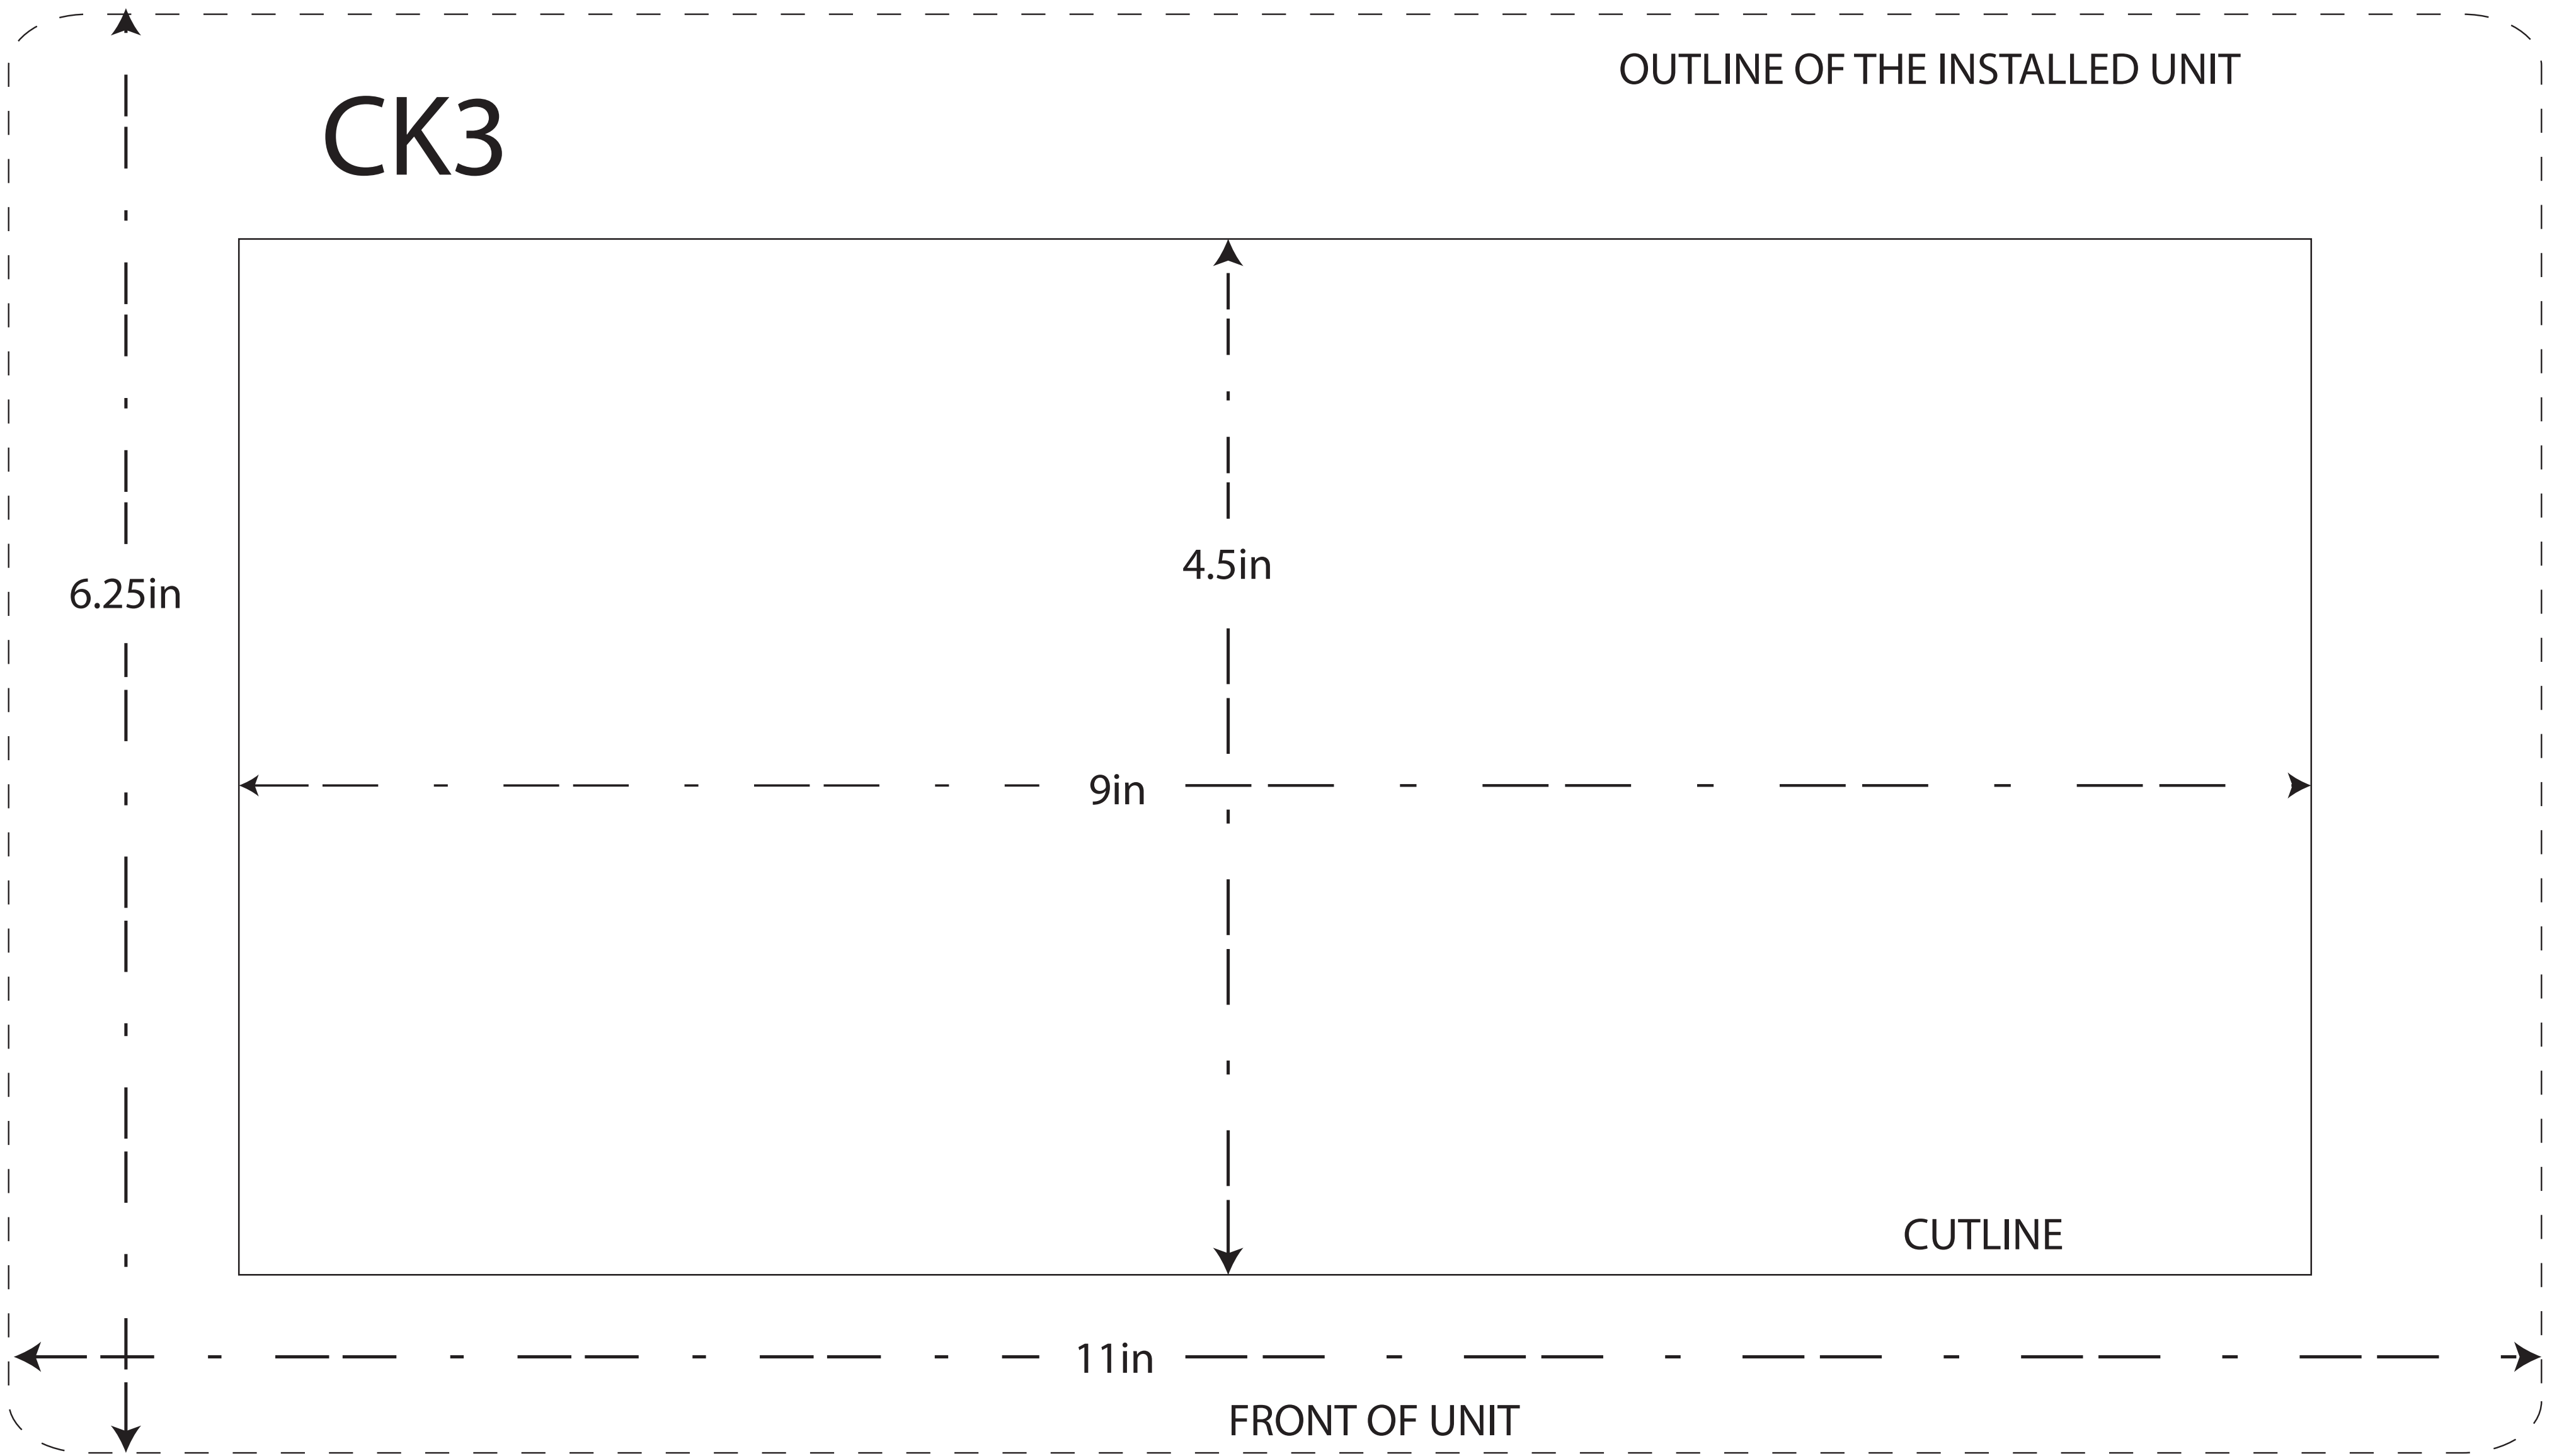

U-19LHREC Model - SN 7466 and higher

OUTLINE OF THE INSTALLED UNIT

18.10in

14.00in

17in

19.25in

CUTLINE

FRONT OF UNIT

Front View

Right Side View

Top View

Front View

Right Side View

Top View