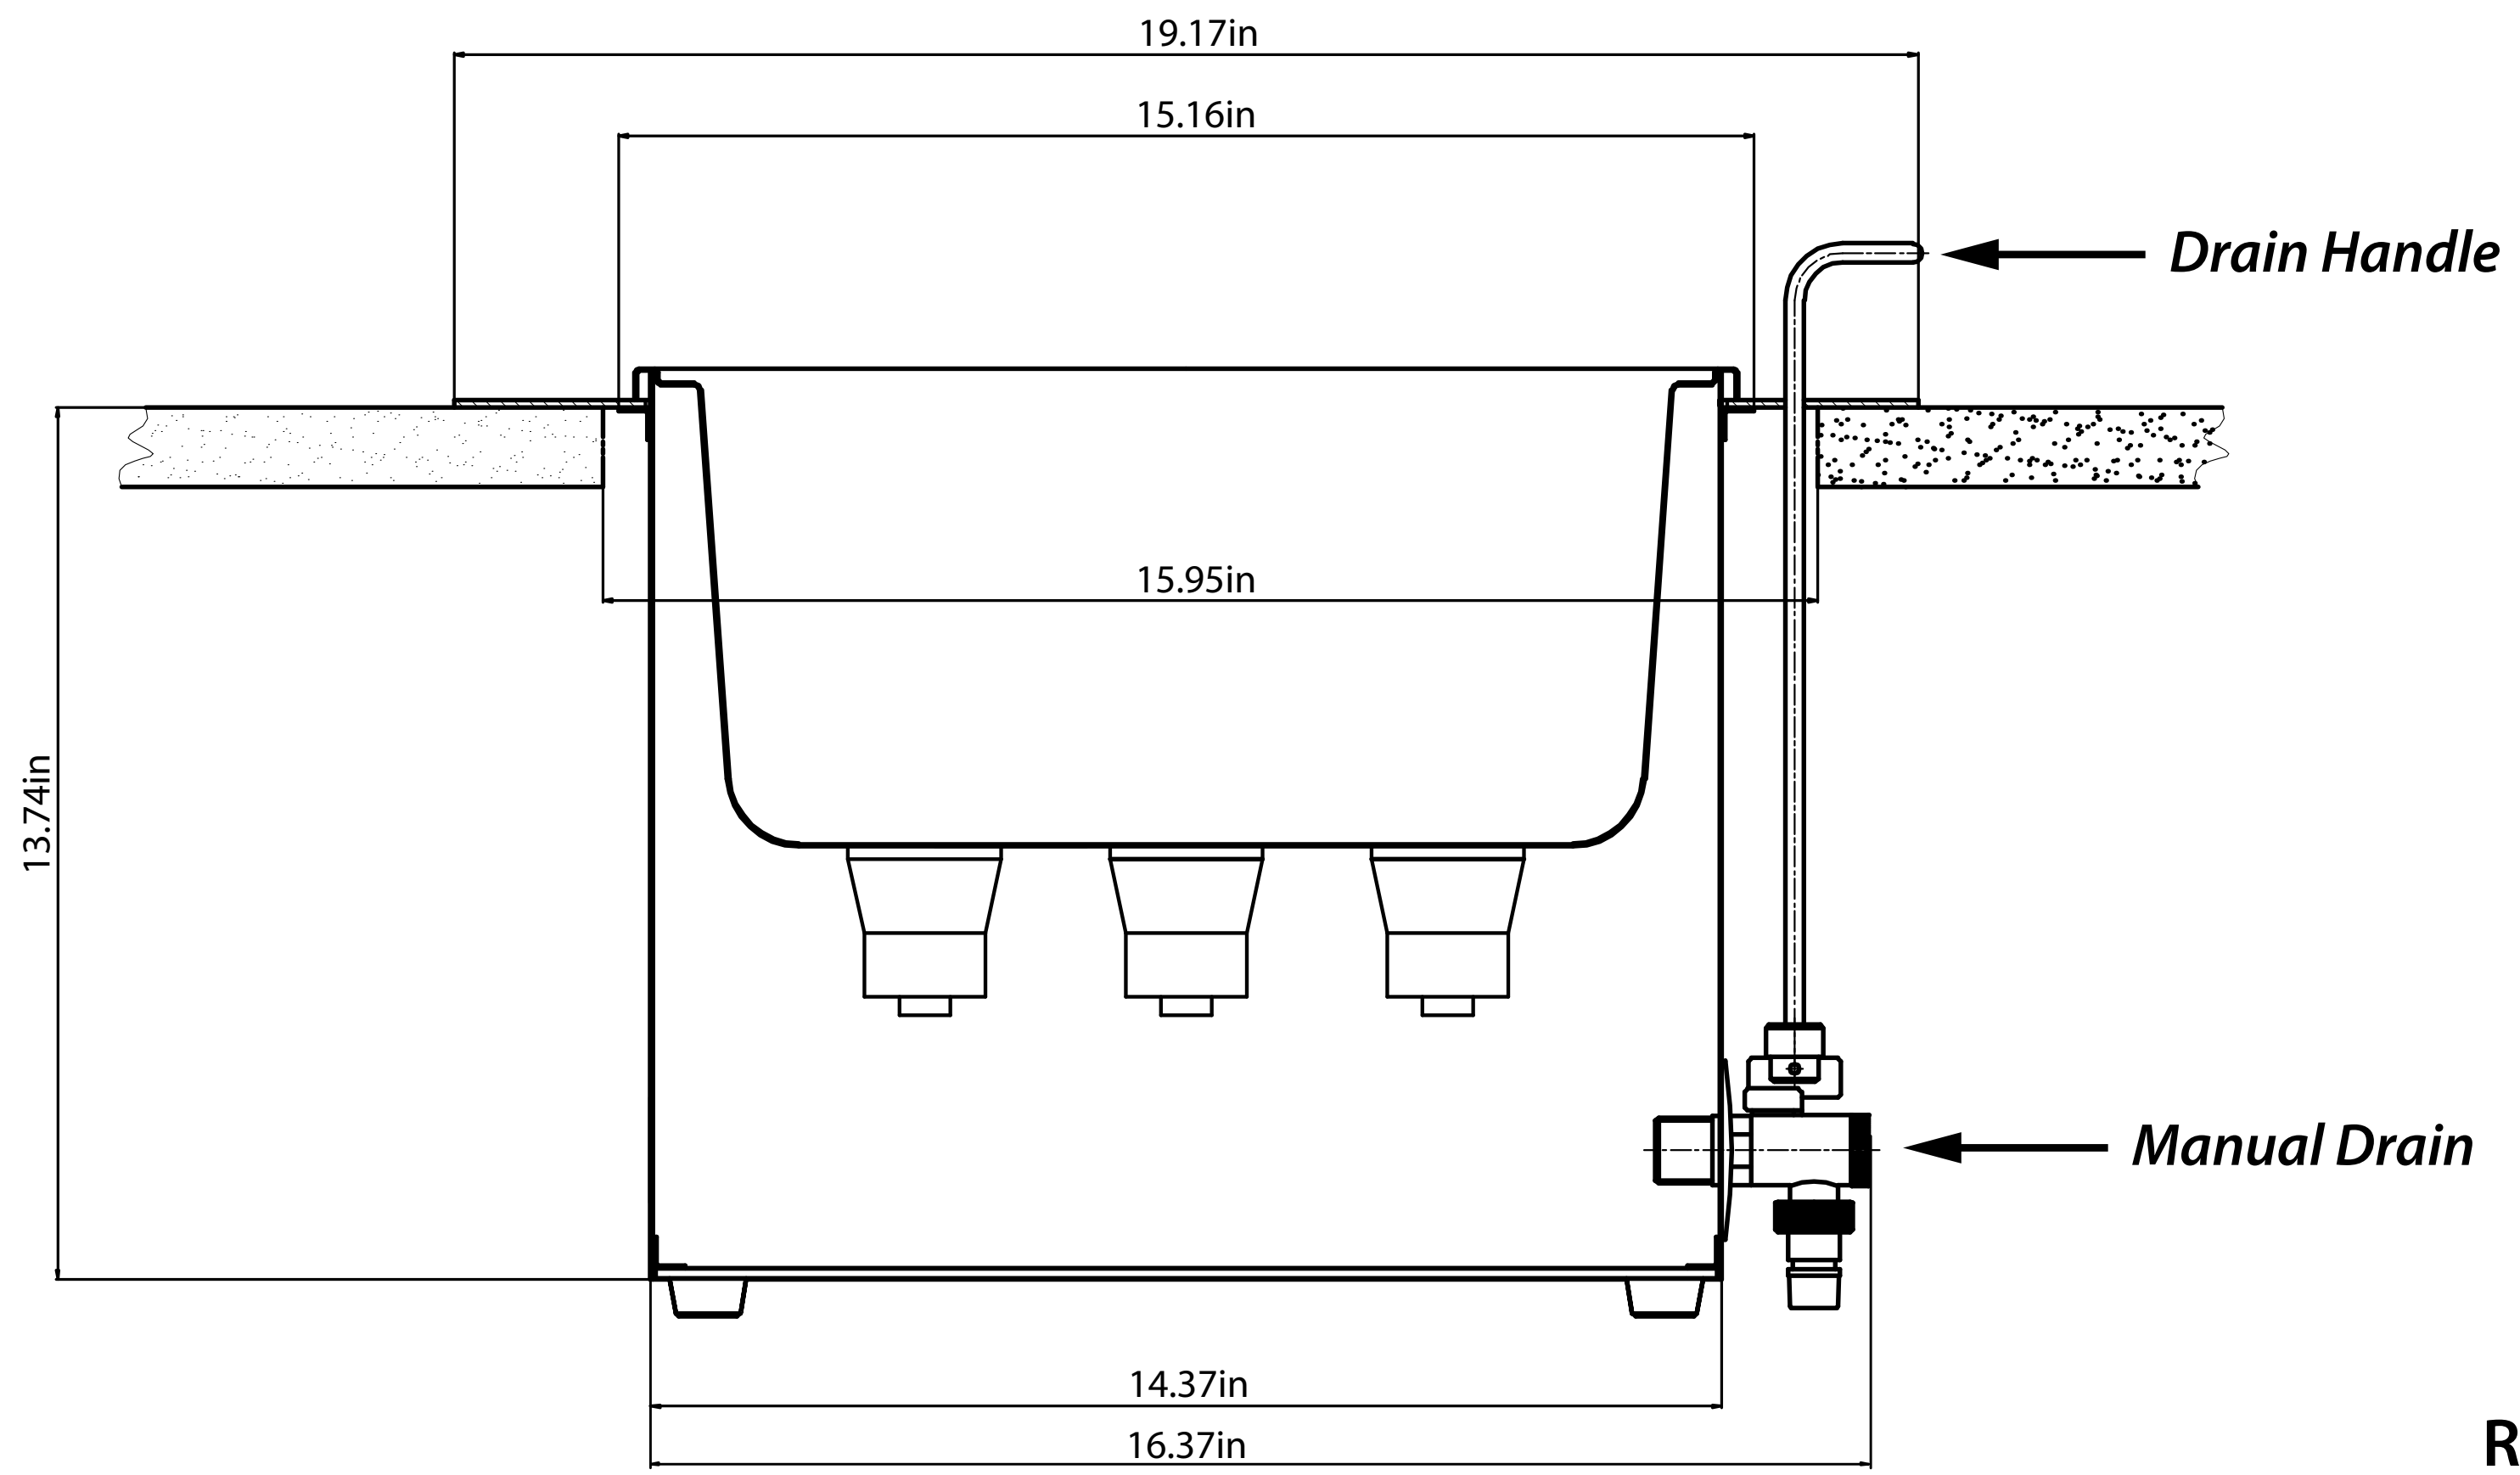

U-19LHREC Model - SN 7466 and higher

OUTLINE OF THE INSTALLED UNIT

18.10in

14.00in

17in

19.25in

CUTLINE

FRONT OF UNIT

Front View

Right Side View

Top View

Front View

Right Side View

Top View