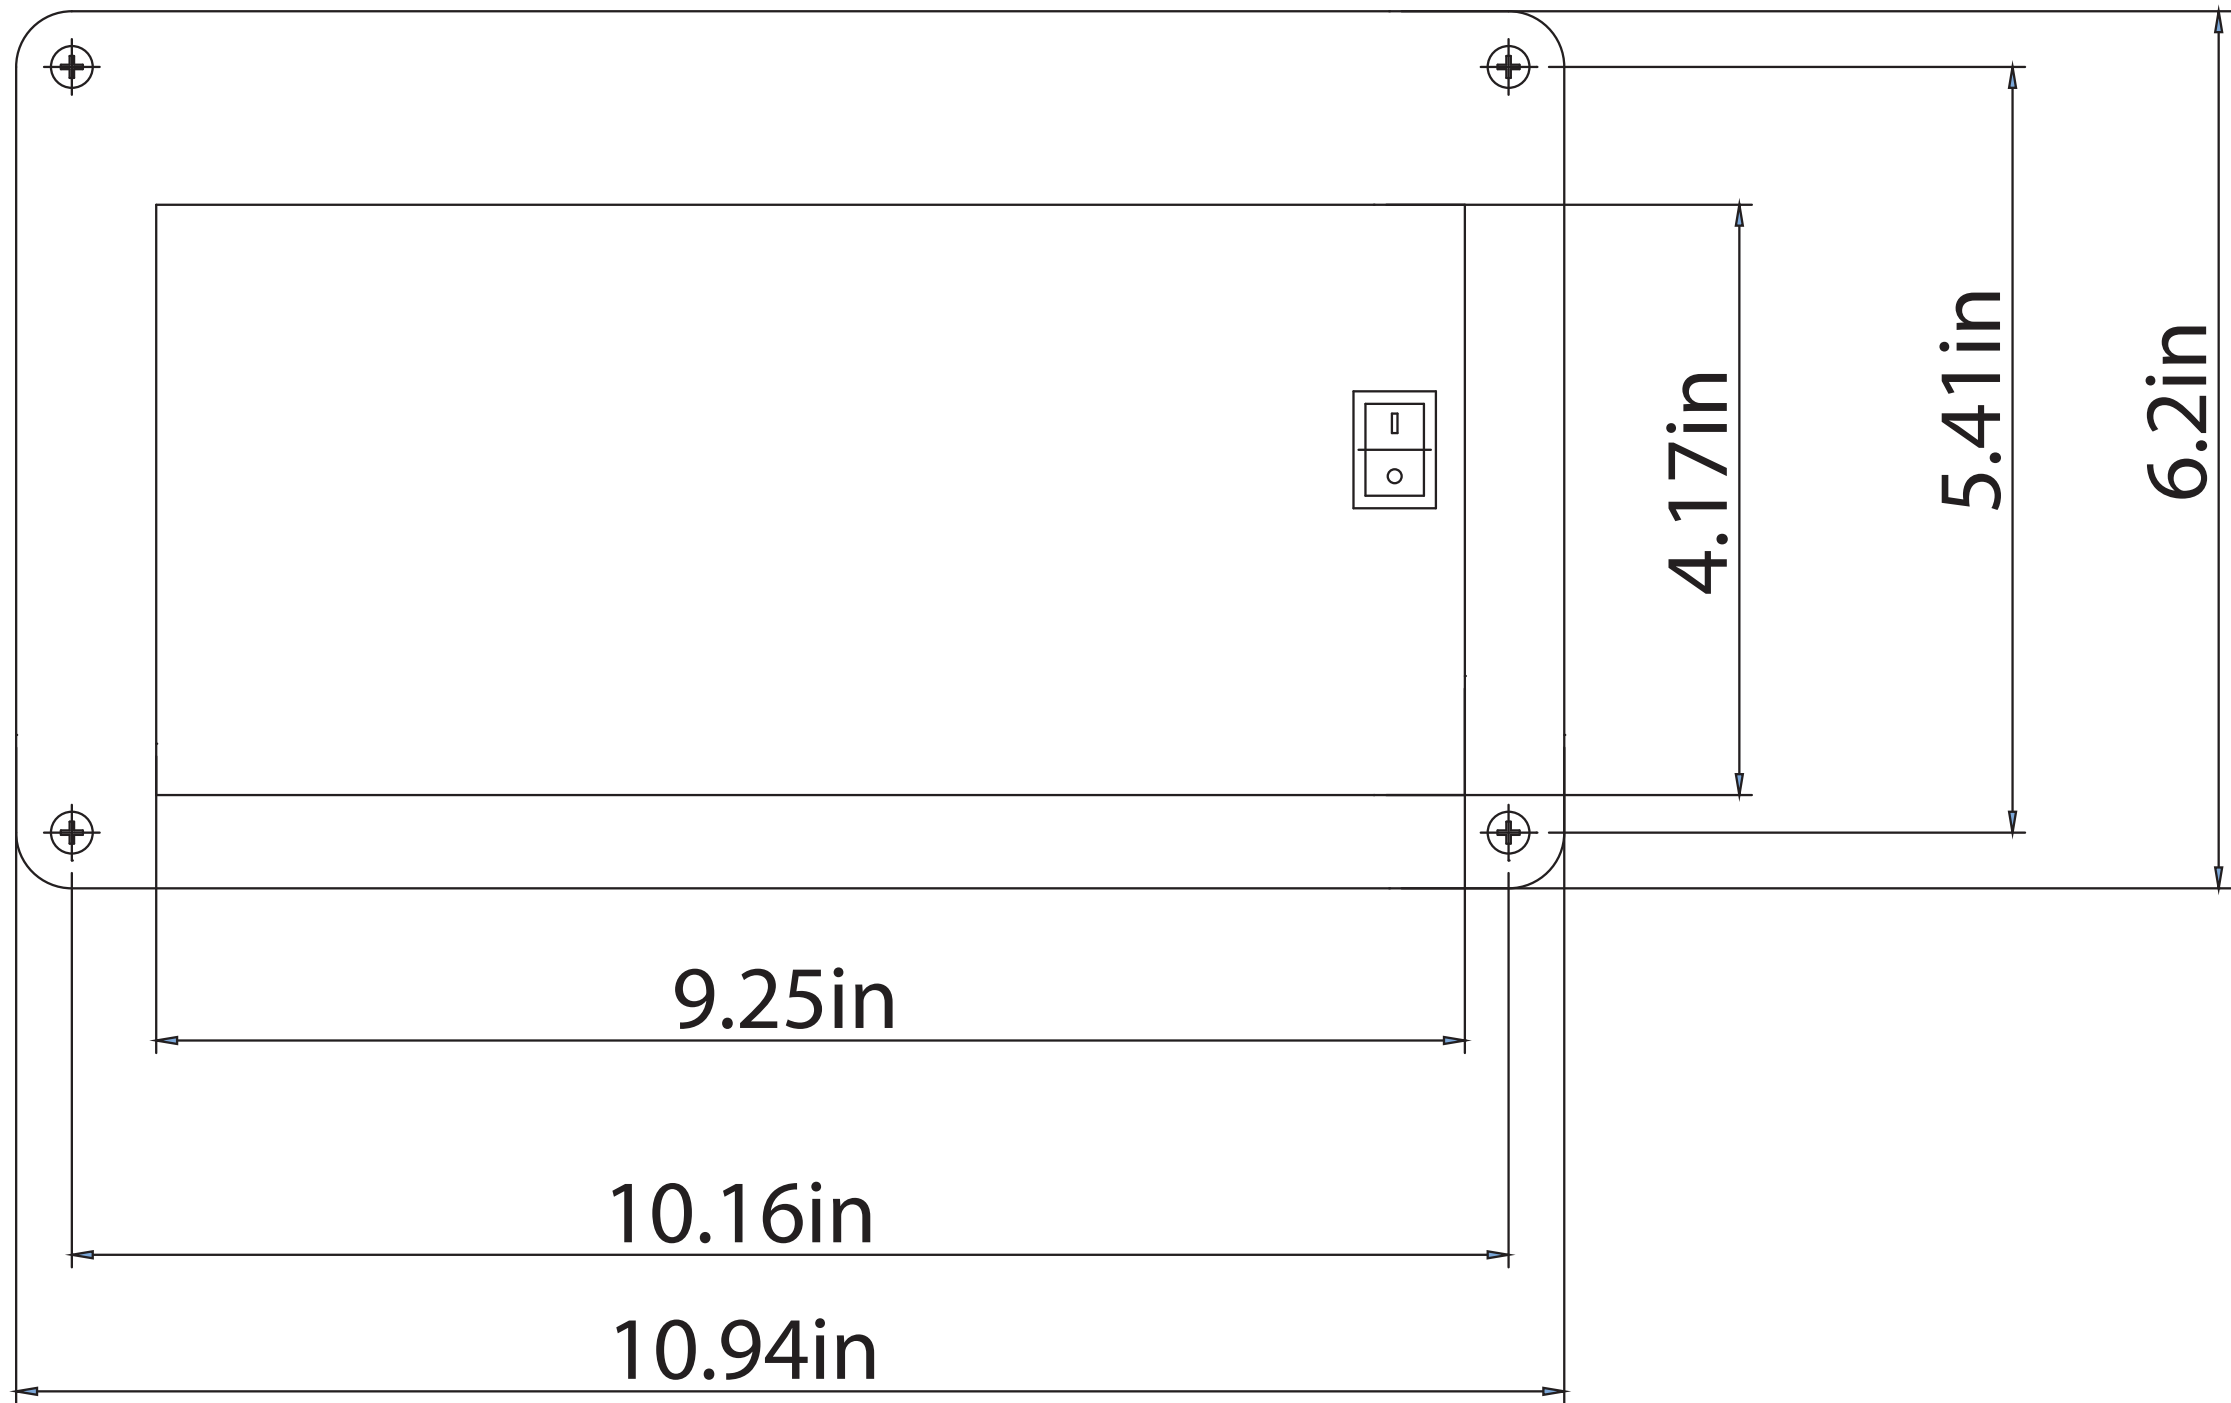

U-19LHREC Model - SN 7466 and higher

OUTLINE OF THE INSTALLED UNIT

18.10in

14.00in

17in

19.25in

CUTLINE

FRONT OF UNIT

Front View

Right Side View

Top View

Front View

Right Side View

Top View